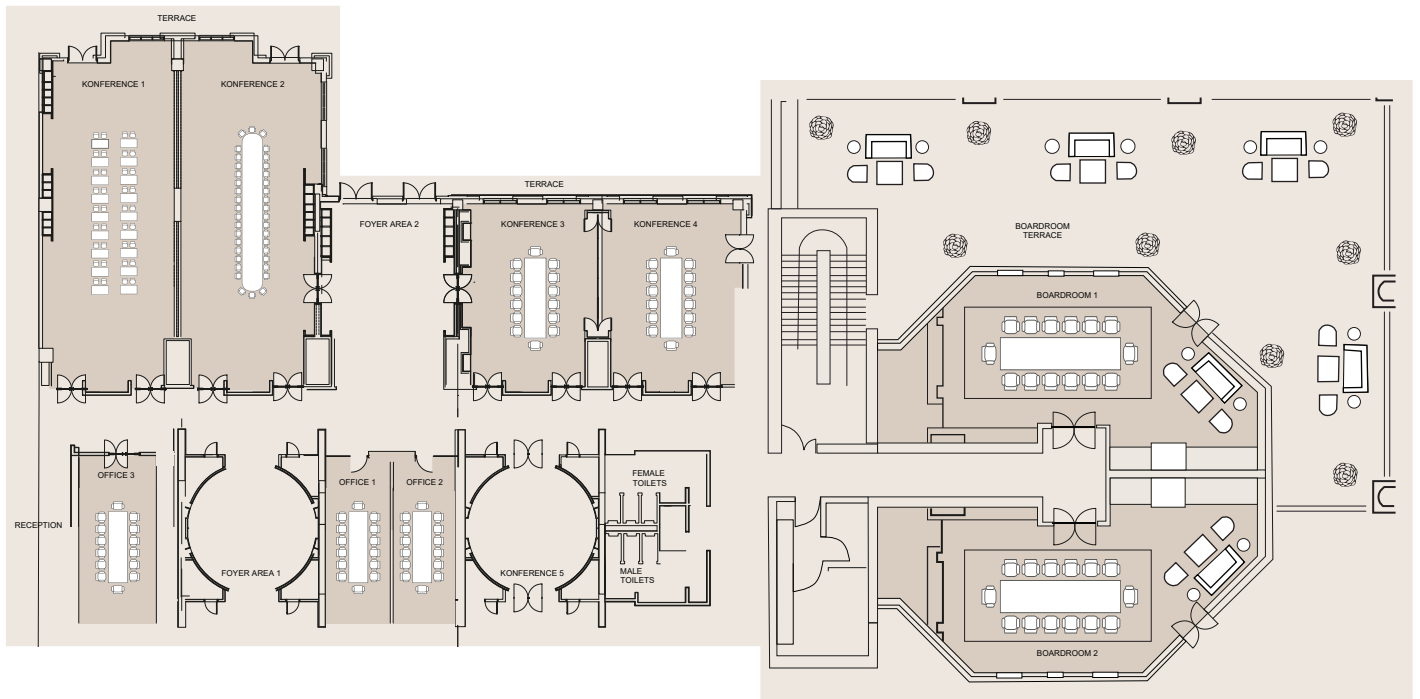

MEETING AND CONFERENCE FACILITIES

- 5 banquet and conference rooms with flexible setup options & natural daylight feature in most of rooms with access to terrace
- 3 office rooms
- 2 VIP Board rooms with state of the art meeting facilities
- Indoor and outdoor breakout areas
- Private VOX Cinema

Meetings and Conference Rooms

VENUE MEETING ROOMS	RECEPTION	PLATED SHARING	BUFFET	CABARET STYLE	THEATRE	CLASS ROOM	U-SHAPE	BOARD ROOM	H(m)	L(m)	W(m)	AREA sq m	AREA sq ft
Konference 1	100	90	90	63	120	90	40	36	2.7	20.2	7.9	150	1615
Konference 2	100	90	90	63	120	90	40	36	2.7	20.2	7.9	150	1615
Konference 3	50	40	40	35	50	36	20	18	2.7	10.5	8.1	81	872
Konference 4	50	40	40	35	50	46	20	18	2.7	10.5	8.1	81	872
Konference 3 & 4	100	100	100	63	100	80	40	36	2.7	10.5	14.2	175.3	1887
Konference 5	20	20	20	14	25	15	15	12	2.7	-	-	52	560
Office 1	-	-	-	-	-	-	-	8	2.7	8.4	3.9	32.8	353
Office 2	-	-	-	-	-	-	-	8	2.7	8.4	3.9	32.8	353
Office 3	-	-	-	-	-	-	-	8	2.7	8.4	3.9	32.8	353
Boardroom 1	-	-	-	-	-	-	-	16	2.8	12.8	5.9	72	775
Boardroom 2	-	-	-	-	-	-	-	16	2.8	12.8	5.9	72	775
Boardroom Terrace	80	50	50	-	-	-	-	-	-	-	-	224	2411
OUTDOORS													
Mosaic Chill	300	110	110	110	-	-	-	-	-	50	22.8	558	6006