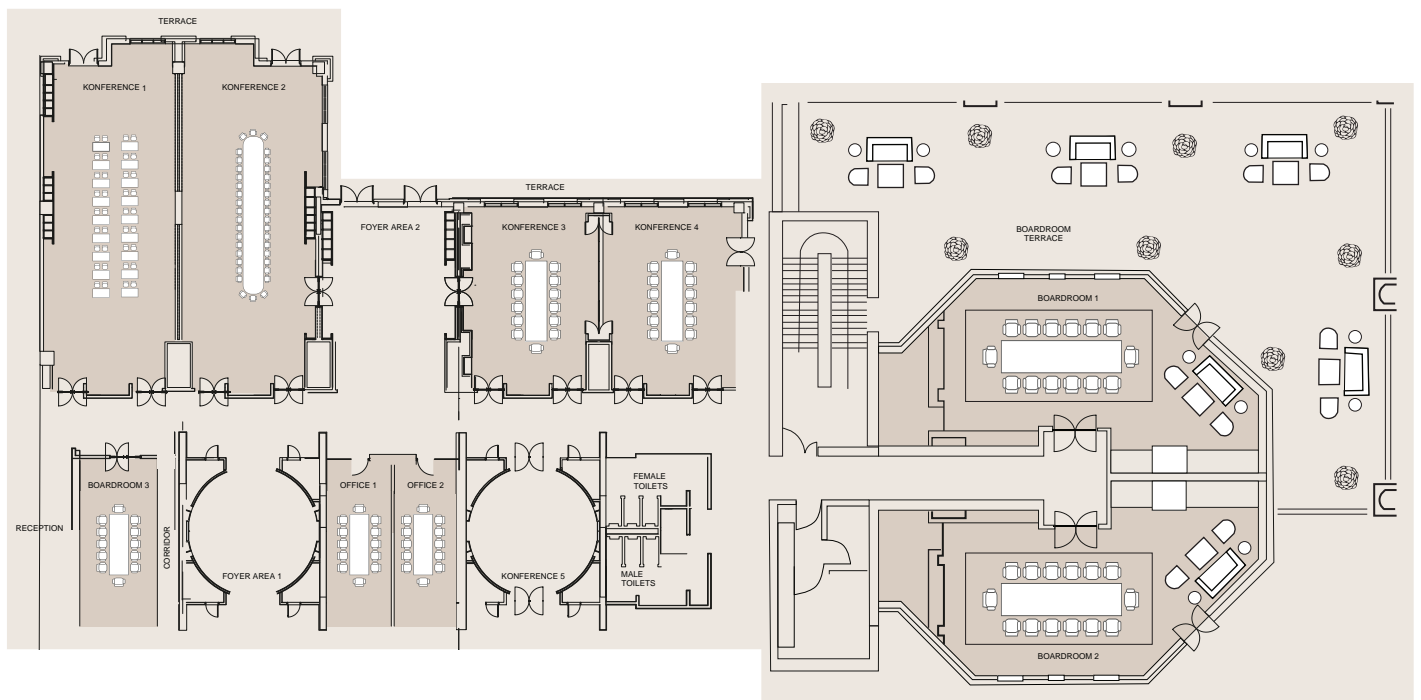

MEETING AND CONFERENCE FACILITIES

- 5 banquet and conference rooms with flexible setup options & natural daylight feature in most of rooms with access to terrace
- 3 office rooms
- 2 VIP Board rooms with state of the art meeting facilities
- Indoor and outdoor breakout areas
- Private VOX Cinema

Meetings and Conference Rooms

VENUE MEETING ROOMS	RECEPTION	PLATED SHARING	BUFFET	CABARET STYLE	THEATRE	CLASS ROOM	U-SHAPE	BOARD ROOM	H(m)	L(m)	W(m)	AREA sq m	AREA sq ft
Konference 1	120	100	100	70	120	90	40	36	2.7	20.2	7.9	150	1615
Konference 2	120	100	100	70	120	90	40	36	2.7	20.2	7.9	150	1615
Konference 3	50	50	50	35	50	27	20	18	2.7	10.5	8.1	81	872
Konference 4	50	50	50	35	50	27	20	18	2.7	10.5	8.1	81	872
Konference 3 & 4	120	100	100	70	100	48	40	36	2.7	10.5	14.2	175.3	1887
Konference 5	20	20	20	14	25	15	15	12	2.7	-	-	52	560
Office 1	-	-	-	-	-	-	-	10	2.7	8.1	4	32	348
Office 2	-	-	-	-	-	-	-	10	2.7	8.1	4	32	348
Boardroom 1	-	-	-	-	-	-	-	16	2.8	12.8	5.9	72	775
Boardroom 2	-	-	-	-	-	-	-	16	2.8	12.8	5.9	72	775
Boardroom 3	-	-	-	-	-	-	-	12	2.7	8.1	4	32	348
Boardroom Terrace	80	50	50	-	-	-	-	-	-	-	-	224	2411
OUTDOORS													
Mosaic Chill	300	150	110	-	-	-	-	-	-	50	22.8	558	6006