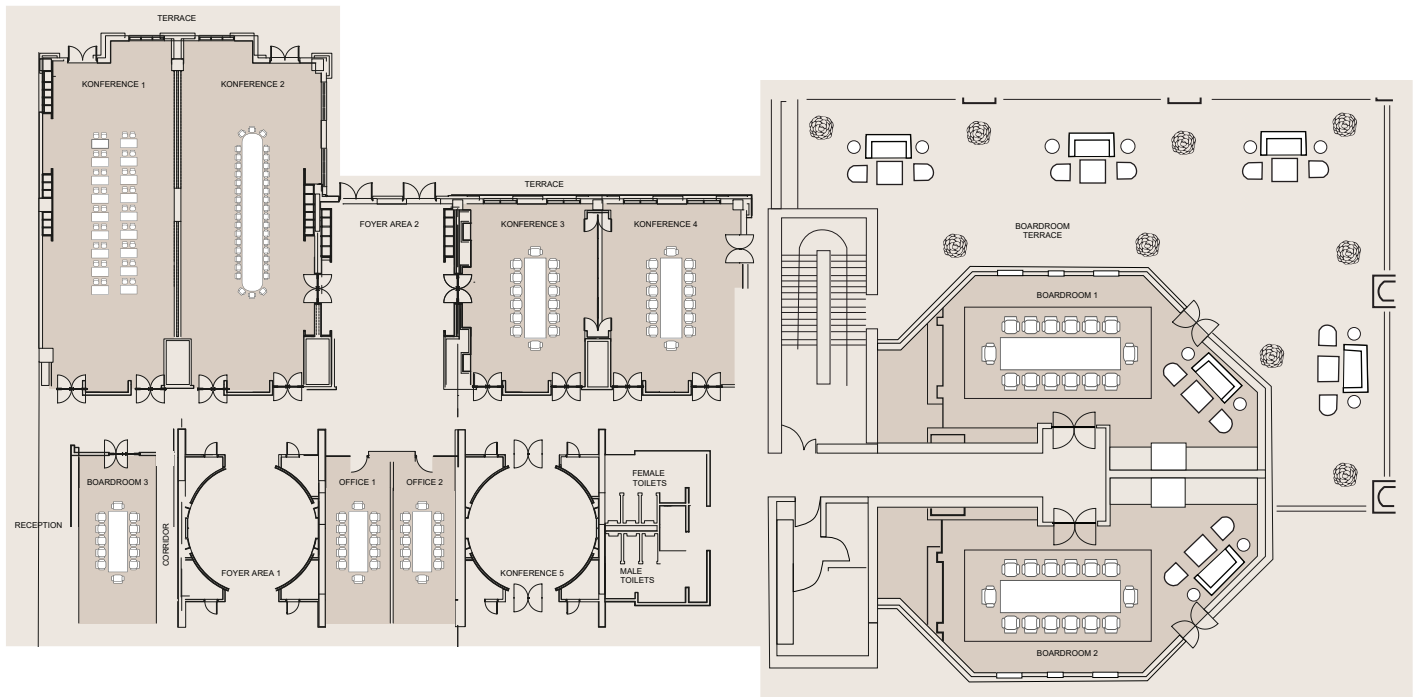

Meetings and Conference Rooms

VENUE MEETING ROOMS	RECEPTION	PLATED SHARING	BUFFET	CABARET STYLE	THEATRE	CLASS ROOM	U-SHAPE	BOARD ROOM	H(m)	L(m)	W(m)	AREA sq m	AREA sq ft
Konference 1	120	100	100	70	120	90	40	36	2.7	20.2	7.9	150	1615
Konference 2	120	100	100	70	120	90	40	36	2.7	20.2	7.9	150	1615
Konference 3	50	50	50	35	50	27	20	18	2.7	10.5	8.1	81	872
Konference 4	50	50	50	35	50	27	20	18	2.7	10.5	8.1	81	872
Konference 3 & 4	120	100	100	70	100	48	40	36	2.7	10.5	14.2	175.3	1887
Konference 5	20	20	20	14	25	15	15	12	2.7	-	-	52	560
Office 1	-	-	-	-	-	-	-	10	2.7	8.1	4	32	348
Office 2	-	-	-	-	-	-	-	10	2.7	8.1	4	32	348
Boardroom 1	-	-	-	-	-	-	-	16	2.8	12.8	5.9	72	775
Boardroom 2	-	-	-	-	-	-	-	16	2.8	12.8	5.9	72	775
Boardroom 3	-	-	-	-	-	-	-	12	2.7	8.1	4	32	348
Boardroom Terrace	80	50	50	-	-	-	-	-	-	-	-	224	2411
OUTDOORS													
Mosaic Chill	300	150	110	-	-	-	-	-	-	50	22.8	558	6006

Capacities are subject to change based on final set up requirements.