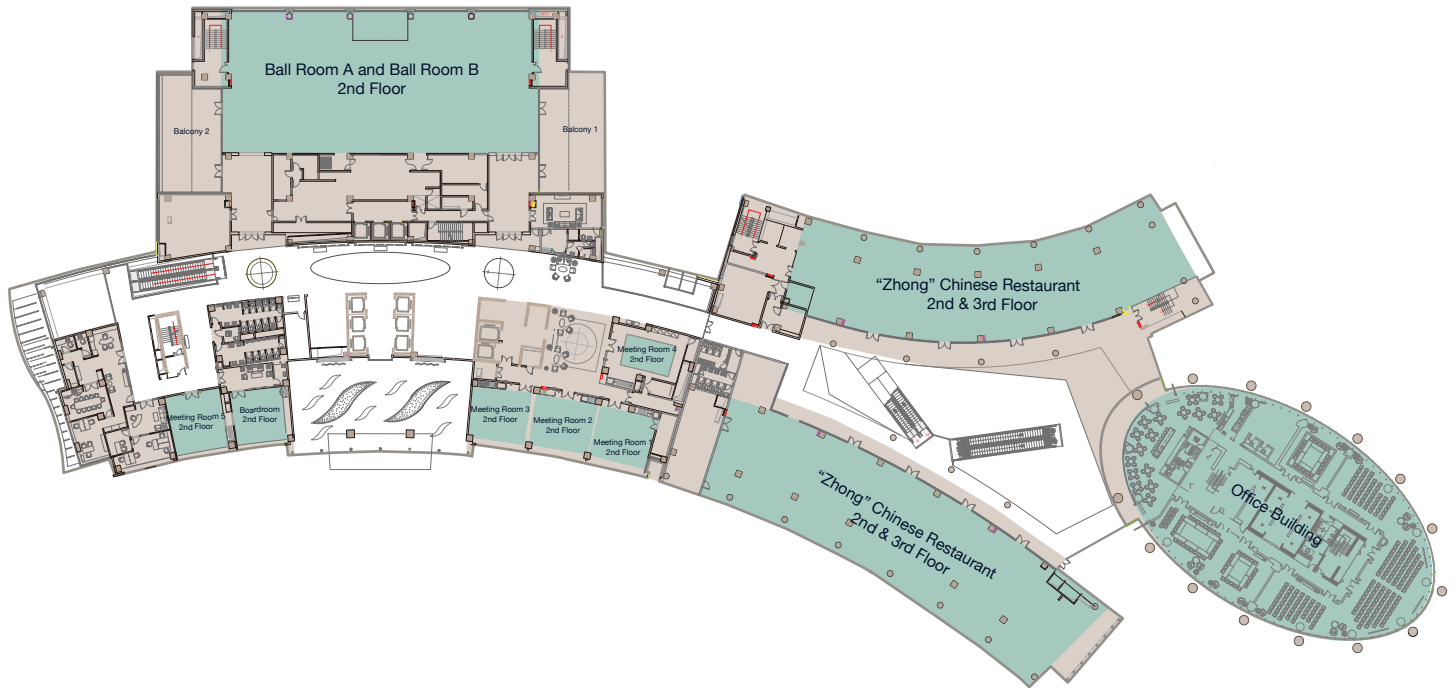

Hotel Plan

ROOMS	SQM	CLASSROOM	THEATER	Banquet	RECEPTION	U SHAPE	BOARDROOM
Grand Ballroom	780	320	600	440	520	120	90
Ball Room A	480	220	340	240	320	75	60
Ball Room B	300	135	160	160	200	60	50
VIP Room	65	-	-	-	12	-	-
Balcony 1	145	-	-	70	-	-	-
Balcony 2	145	-	-	70	-	-	-
Meeting Room 1	65	36	54	30	50	22	24
Meeting Room 2	60	36	54	30	50	22	24
Meeting Room 3	65	36	54	30	50	22	24
Meeting Room 4	65	24	64	30	50	28	26
Meeting Room 5	45	27	45	30	40	18	20
Boardroom	50	-	-	-	-	-	20
Meeting Room A	72	-	-	-	-	-	18
Meeting Room B	70	24	56	-	30	14	20
Meeting Room C	105	48	123	10	90	46	56
Meeting Room D	70	24	56	-	30	14	20
Meeting Room E	72	18	48	-	20	14	20
Meeting Room F	65	-	-	-	-	-	18