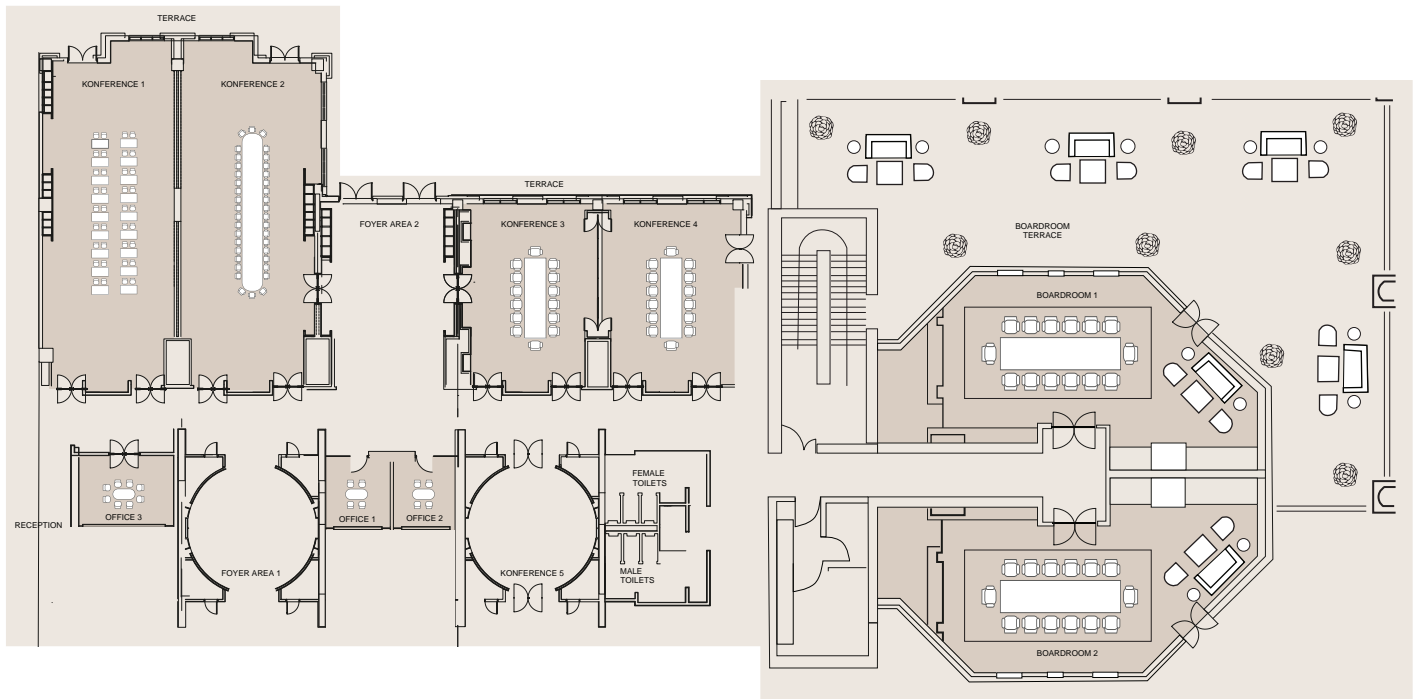

MEETING AND CONFERRING FACILITIES

- 5 banquet and conference rooms with flexible setup options & natural daylight feature in most of rooms with access to terrace
- 3 office rooms
- 2 VIP Board rooms with state of the art meeting facilities
- Indoor and outdoor breakout areas

Meetings and Conference Rooms

VENUE MEETING ROOMS	RECEPTION	PLATED SHARING	BUFFET	CABARET STYLE	THEATRE	CLASS ROOM	U-SHAPE	BOARD ROOM	H(m)	L(m)	W(m)	AREA sq m	AREA sq ft
Konference 1	100	90	90	63	120	90	40	36	2.7	20.2	7.9	150	1615
Konference 2	100	90	90	63	120	90	40	36	2.7	20.2	7.9	150	1615
Konference 3	50	40	40	35	50	36	20	18	2.7	10.5	8.1	81	872
Konference 4	50	40	40	35	50	46	20	18	2.7	10.5	8.1	81	872
Konference 3 & 4	100	90	90	63	100	80	40	36	2.7	10.5	14.2	175.3	1887
Konference 5	20	20	20	14	25	15	15	12	2.7	-	-	52	560
Office 1	-	-	-	-	-	-	-	4	2.7	4.2	3.9	16.4	176
Office 2	-	-	-	-	-	-	-	4	2.7	4.2	3.9	16.4	176
Office 3	-	-	-	-	-	-	-	8	2.7	4.2	6.0	25.4	273.2
Boardroom 1	-	-	-	-	-	-	-	16	2.8	12.8	5.9	72	775
Boardroom 2	-	-	-	-	-	-	-	16	2.8	12.8	5.9	72	775
Boardroom Terrace	80	50	50	-	-	-	-	-	-	-	-	224	2411
OUTDOORS													
Mosaic Chill	300	110	110	110	-	-	-	-	-	50	22.8	558	6006